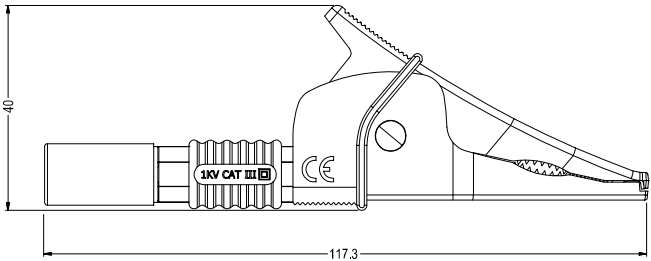

## CROC CLIP SETS

**FCR79900RB** - 1KV CROC CLIP  
(RED + BLACK SET)

**FCR79910RB** - 1KV EXTENDED CROC CLIP  
(RED + BLACK SET)

EN61010 1KV CAT III compliant Croc Clip. Current rating 20A.

1KV Crocodile Clip

4mm Socket at rear accepts Shrouded Plugs

1KV Extended Crocodile Clip

Extended Rear Shroud version for use with Unshrouded Plugs

**FCR7960RB** - CRC02 CROC CLIP  
(RED + BLACK SET)

Conforms to IEC 61010-031. Current rating 15A.