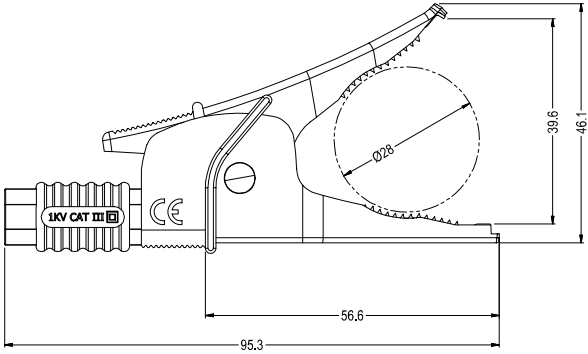

## CROC CLIP SETS

**FCR79900RB** - 1KV CROC CLIP  
(RED + BLACK SET)

**FCR79910RB** - 1KV EXTENDED CROC CLIP  
(RED + BLACK SET)

EN61010 1KV CAT III compliant Croc Clip. Current rating 20A.

1KV Crocodile Clip

4mm Socket at rear accepts Shrouded Plugs

1KV Extended Crocodile Clip

Extended Rear Shroud version for use with Unshrouded Plugs

**FCR7960RB** - CRC02 CROC CLIP  
(RED + BLACK SET)

Conforms to IEC 61010-031. Current rating 15A.