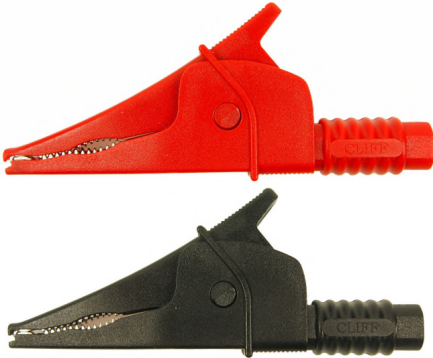

# CLIFF

## CROC CLIP SETS

**FCR79900RB** - 1KV CROC CLIP  
(RED + BLACK SET)

**FCR79910RB** - 1KV EXTENDED CROC CLIP  
(RED + BLACK SET)

EN61010 1KV CAT III compliant Croc Clip. Current rating 20A.

1KV Crocodile Clip

4mm Socket at rear accepts Shrouded Plugs

1KV Extended Crocodile Clip

Extended Rear Shroud version for use with Unshrouded Plugs

**FCR7960RB** - CRC02 CROC CLIP  
(RED + BLACK SET)

Conforms to IEC 61010-031. Current rating 15A.