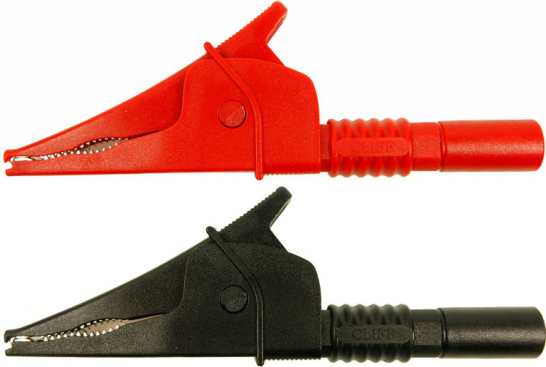

# CLIFF

## CROC CLIP SETS

**FCR79900RB** - 1KV CROC CLIP  
(RED + BLACK SET)

**FCR79910RB** - 1KV EXTENDED CROC CLIP  
(RED + BLACK SET)

EN61010 1KV CAT III compliant Croc Clip. Current rating 20A.

1KV Crocodile Clip

4mm Socket at rear accepts Shrouded Plugs

1KV Extended Crocodile Clip

Extended Rear Shroud version for use with Unshrouded Plugs

**FCR7960RB** - CRC02 CROC CLIP  
(RED + BLACK SET)

Conforms to IEC 61010-031. Current rating 15A.