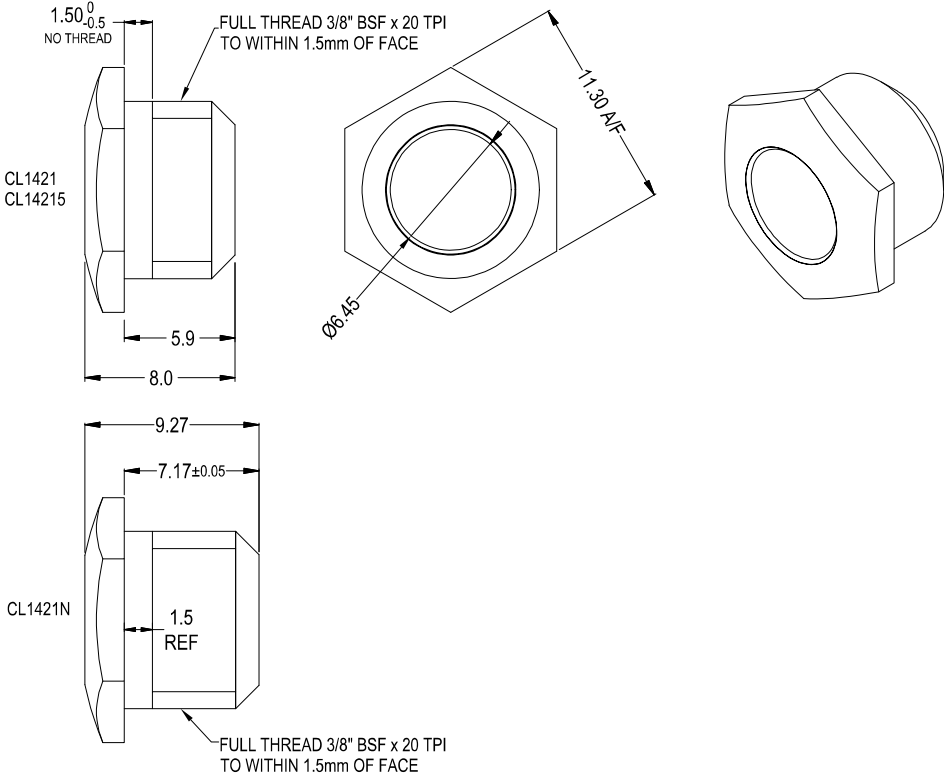

S4 NUTS

CL1421 - S4 Metal nut
Material: Brass / Chrome plated

CL14215 - S4 Plastic nut
Material: Acetal

CL1421N - Extended S4 Metal nut
Material: Brass / Chrome plated