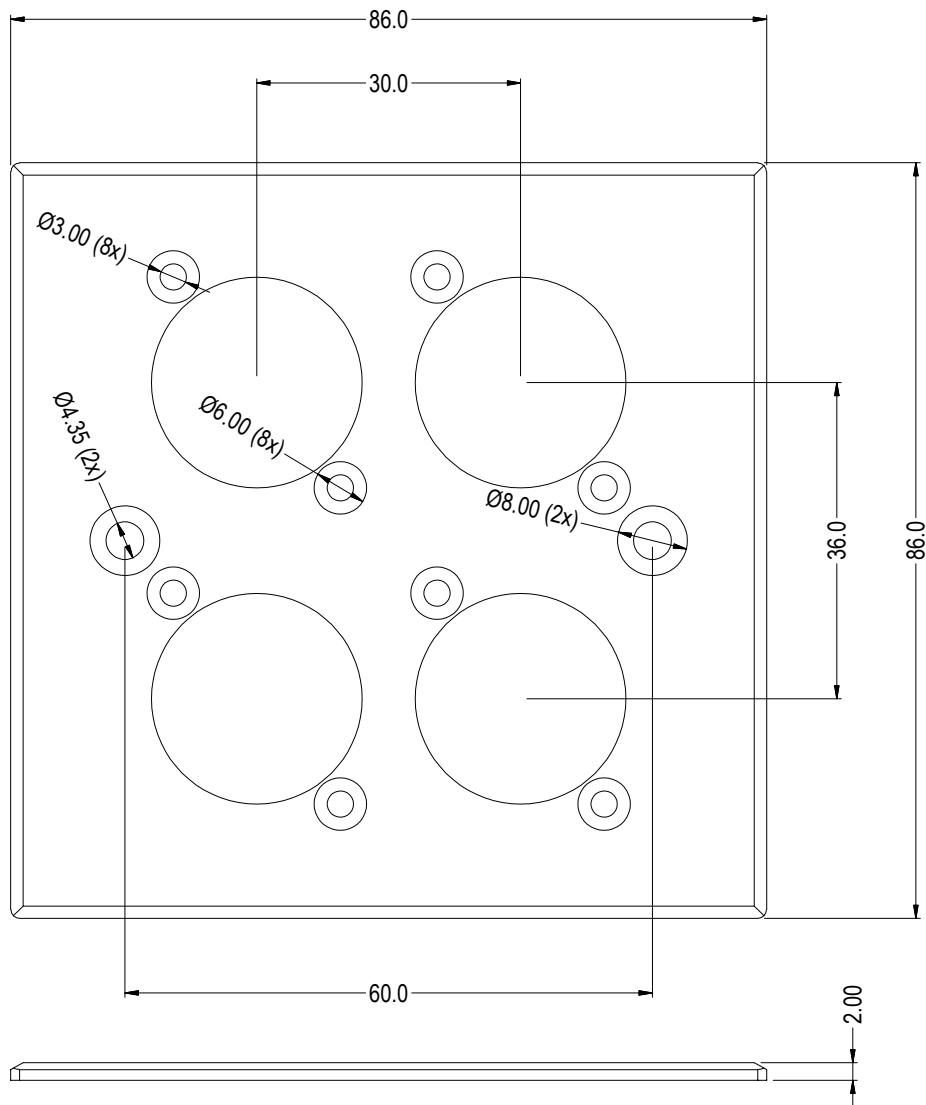

CP30500C - CLIFF SHOWN.  
www.cliffuk.co.uk PRINTED ON REAR OF ALL PLATES.

ISS.	AMEND	DATE
1	ISSUED	08/01/19

4x PLACES

PART No	PRINTING	
	FRONT	REAR
CP30500	NO	www.cliffuk.co.uk
CP30500C	<b>CLIFF</b>	www.cliffuk.co.uk

**RoHS**  
COMPLIANT

**TOLERANCE**  
NO DEC. PLACE ±  
1 DEC. PLACE ±  
2 DEC. PLACE ±  
HOLE Ø ±  
ANGLES ±  
UNLESS OTHERWISE STATED

DO NOT SCALE

**Cliff Electronic Components Ltd.**  
76 Holmethorpe Avenue, Holmethorpe Industrial Estate,  
Redhill, Surrey, RH1 2PF, England, UK  
Tel: 01737-771375 Fax: 01737-766012 Website: www.cliffuk.co.uk

DIMENSIONS IN MILLIMETERS UNLESS OTHERWISE STATED. WORK TO DIMENSIONS. REMOVE ALL BURRS. IF IN DOUBT ASK.

3rd ANGLE PROJECTION:

MATERIAL: BRUSHED ALUMINIUM

TITLE: FACEPLATE 4x XLR SINGLE GANG

FINISH: BLACK - SEE TABLE