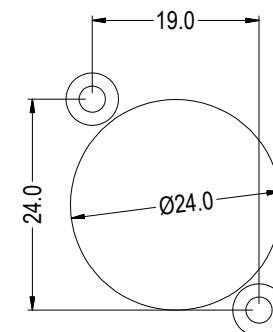

CP30500C - CLIFF SHOWN.  
www.cliffuk.co.uk PRINTED ON REAR OF ALL PLATES.

ISS.	AMEND	DATE
1	ISSUED	08/01/19

4x PLACES

PART No	PRINTING	
	FRONT	REAR
CP30500	NO	www.cliffuk.co.uk
CP30500C	<b>CLIFF</b>	www.cliffuk.co.uk

**RoHS**  
COMPLIANT

**TOLERANCE**  
NO DEC. PLACE ±  
1 DEC. PLACE ±  
2 DEC. PLACE ±  
HOLE Ø ±  
ANGLES ±  
UNLESS OTHERWISE STATED

DO NOT SCALE

**Cliff Electronic Components Ltd.**  
76 Holmethorpe Avenue, Holmethorpe Industrial Estate,  
Redhill, Surrey, RH1 2PF, England, UK  
Tel: 01737-771375 Fax: 01737-766012 Website: www.cliffuk.co.uk

DIMENSIONS IN MILLIMETERS UNLESS OTHERWISE STATED. WORK TO DIMENSIONS. REMOVE ALL BURRS. IF IN DOUBT ASK.

3rd ANGLE PROJECTION:

MATERIAL: BRUSHED ALUMINIUM

TITLE: FACEPLATE 4x XLR SINGLE GANG

FINISH: BLACK - SEE TABLE