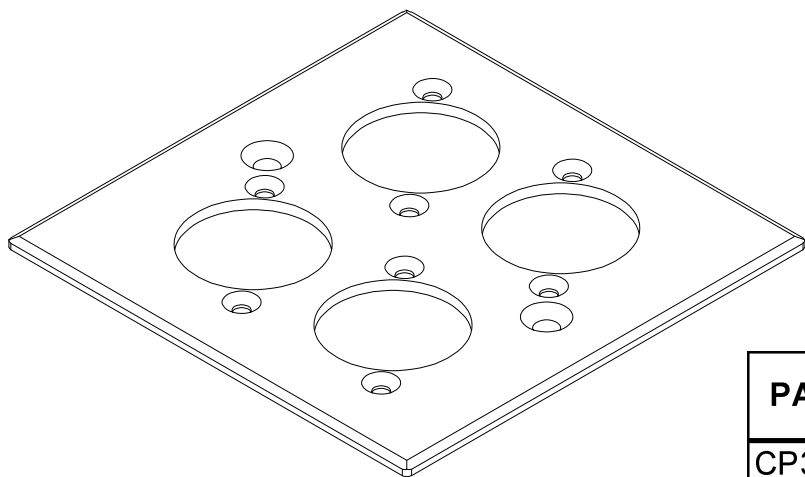

CP30500C - CLIFF SHOWN.  
www.cliffuk.co.uk PRINTED ON REAR OF ALL PLATES.

ISS.	AMEND	DATE
1	ISSUED	08/01/19

4x PLACES

PART No	PRINTING	
	FRONT	REAR
CP30500	NO	www.cliffuk.co.uk
CP30500C	<b>CLIFF</b>	www.cliffuk.co.uk

**RoHS**  
COMPLIANT

**TOLERANCE**  
NO DEC. PLACE ±  
1 DEC. PLACE ±  
2 DEC. PLACE ±  
HOLE Ø ±  
ANGLES ±  
UNLESS OTHERWISE STATED

DO NOT SCALE

**Cliff Electronic Components Ltd.**  
76 Holmethorpe Avenue, Holmethorpe Industrial Estate,  
Redhill, Surrey, RH1 2PF, England, UK  
Tel: 01737-771375 Fax: 01737-766012 Website: www.cliffuk.co.uk

DIMENSIONS IN MILLIMETERS UNLESS OTHERWISE STATED. WORK TO DIMENSIONS. REMOVE ALL BURRS. IF IN DOUBT ASK.

3rd ANGLE PROJECTION:

MATERIAL: BRUSHED ALUMINIUM

TITLE: FACEPLATE 4x XLR SINGLE GANG

FINISH: BLACK - SEE TABLE