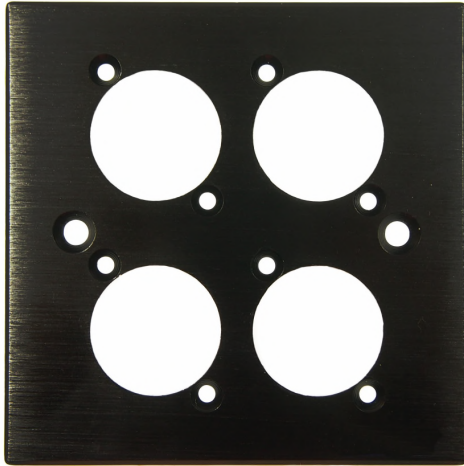

CLIFF

4 WAY FACEPLATE

A brushed aluminium faceplate with mounting holes for 4 connectors. Supplied with or without logo. Finish is black colour.

CP30500 - 4 WAY FACEPLATE - PLAIN

CP30500C - 4 WAY FACEPLATE - CLIFF