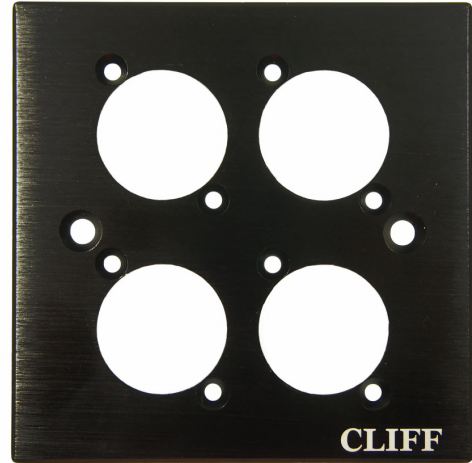

CLIFF

4 WAY FACEPLATE

A brushed aluminium faceplate with mounting holes for 4 connectors. Supplied with or without logo. Finish is black colour.

CP30500 - 4 WAY FACEPLATE - PLAIN

CP30500C - 4 WAY FACEPLATE - CLIFF