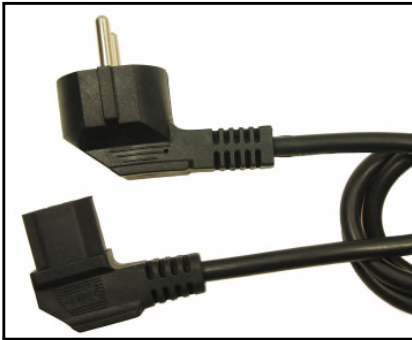

CLIFF

SCHUKO / EURO LEADS

FCR72041 - RIGHT ANGLE SCHUKO TO IEC PLUG.
2.5m CABLE. COLOUR - BLACK

FCR72042 - RIGHT ANGLE SCHUKO TO RIGHT ANGLE
IEC PLUG. 2.5m CABLE. COLOUR - BLACK

FCR72043 - 2 PIN EURO LEAD. 2m CABLE.
COLOUR - BLACK

FCR72044 - RIGHT ANGLE SCHUKO TO FREE END.
2m CABLE. COLOUR - WHITE

FCR72045 - 2 PIN EURO EXTENSION LEAD. 3m CABLE.
COLOUR - BLACK