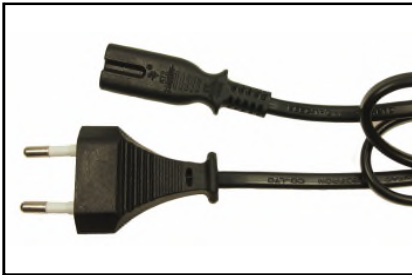

CLIFF

SCHUKO / EURO LEADS

FCR72041 - RIGHT ANGLE SCHUKO TO IEC PLUG.
2.5m CABLE. COLOUR - BLACK

FCR72042 - RIGHT ANGLE SCHUKO TO RIGHT ANGLE
IEC PLUG. 2.5m CABLE. COLOUR - BLACK

FCR72043 - 2 PIN EURO LEAD. 2m CABLE.
COLOUR - BLACK

FCR72044 - RIGHT ANGLE SCHUKO TO FREE END.
2m CABLE. COLOUR - WHITE

FCR72045 - 2 PIN EURO EXTENSION LEAD. 3m CABLE.
COLOUR - BLACK