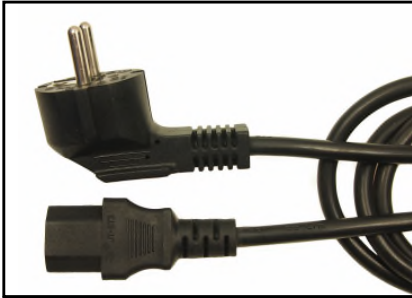

CLIFF

SCHUKO / EURO LEADS

FCR72041 - RIGHT ANGLE SCHUKO TO IEC PLUG.
2.5m CABLE. COLOUR - BLACK

FCR72042 - RIGHT ANGLE SCHUKO TO RIGHT ANGLE
IEC PLUG. 2.5m CABLE. COLOUR - BLACK

FCR72043 - 2 PIN EURO LEAD. 2m CABLE.
COLOUR - BLACK

FCR72044 - RIGHT ANGLE SCHUKO TO FREE END.
2m CABLE. COLOUR - WHITE

FCR72045 - 2 PIN EURO EXTENSION LEAD. 3m CABLE.
COLOUR - BLACK