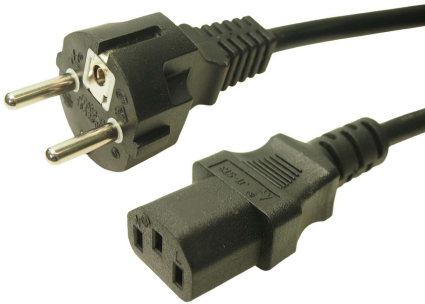

CLIFF

EURO LEADSETS

FCR72035 - SCHUKO PLUG CEE 7/7 TO IEC C13 PLUG 1m
PVC Cable H05VV-F 3x0.75mm²

Rated 10A 250VAC

FCR72036 - SCHUKO PLUG CEE 7/7 TO FREE END 2.5m
PVC Cable H05VV-F 3x1.5mm²

Rated 16A 250VAC

FCR72037 - 90° SCHUKO PLUG CEE 7/7 TO IEC C5 PLUG 2m
PVC Cable H05VV-F 3x0.75mm²

Rated 2.5A 250VAC

FCR72038 - SCHUKO PLUG CEE 7/7 TO IEC C13 PLUG 2.5m
PVC Cable H05VV-F 3x1.0mm²

Rated 10A 250VAC

FCR72039 - IEC C13 PLUG TO IEC C14 PLUG 2m
PVC Cable H05VV-F 3x1.0mm²