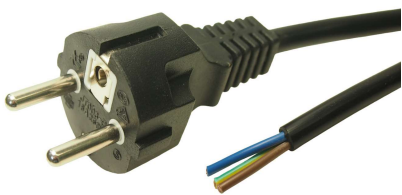

CLIFF

EURO LEADSETS

FCR72035 - SCHUKO PLUG CEE 7/7 TO IEC C13 PLUG 1m
PVC Cable H05VV-F 3x0.75mm²

Rated 10A 250VAC

FCR72036 - SCHUKO PLUG CEE 7/7 TO FREE END 2.5m
PVC Cable H05VV-F 3x1.5mm²

Rated 16A 250VAC

FCR72037 - 90° SCHUKO PLUG CEE 7/7 TO IEC C5 PLUG 2m
PVC Cable H05VV-F 3x0.75mm²

Rated 2.5A 250VAC

FCR72038 - SCHUKO PLUG CEE 7/7 TO IEC C13 PLUG 2.5m
PVC Cable H05VV-F 3x1.0mm²

Rated 10A 250VAC

FCR72039 - IEC C13 PLUG TO IEC C14 PLUG 2m
PVC Cable H05VV-F 3x1.0mm²