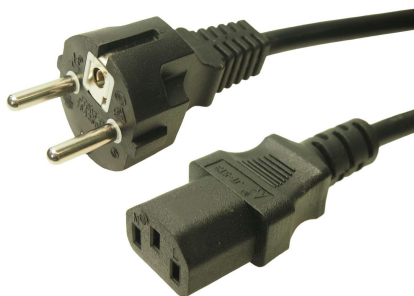

CLIFF

EURO LEADSETS

FCR72035 - SCHUKO PLUG CEE 7/7 TO IEC C13 PLUG 1m
PVC Cable H05VV-F 3x0.75mm²

Rated 10A 250VAC

FCR72036 - SCHUKO PLUG CEE 7/7 TO FREE END 2.5m
PVC Cable H05VV-F 3x1.5mm²

Rated 16A 250VAC

FCR72037 - 90° SCHUKO PLUG CEE 7/7 TO IEC C5 PLUG 2m
PVC Cable H05VV-F 3x0.75mm²

Rated 2.5A 250VAC

FCR72038 - SCHUKO PLUG CEE 7/7 TO IEC C13 PLUG 2.5m
PVC Cable H05VV-F 3x1.0mm²

Rated 10A 250VAC

FCR72039 - IEC C13 PLUG TO IEC C14 PLUG 2m
PVC Cable H05VV-F 3x1.0mm²