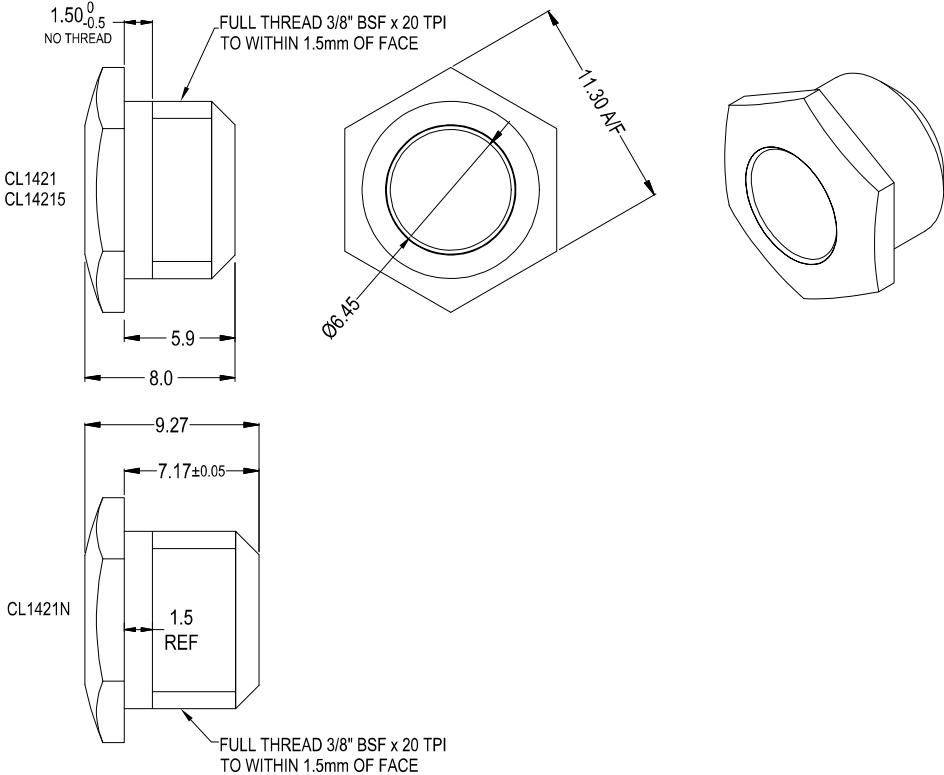

# S4 NUTS

**CL1421** - S4 Metal nut  
Material: Brass / Chrome plated

**CL14215** - S4 Plastic nut  
Material: Acetal

**CL1421N** - Extended S4 Metal nut  
Material: Brass / Chrome plated