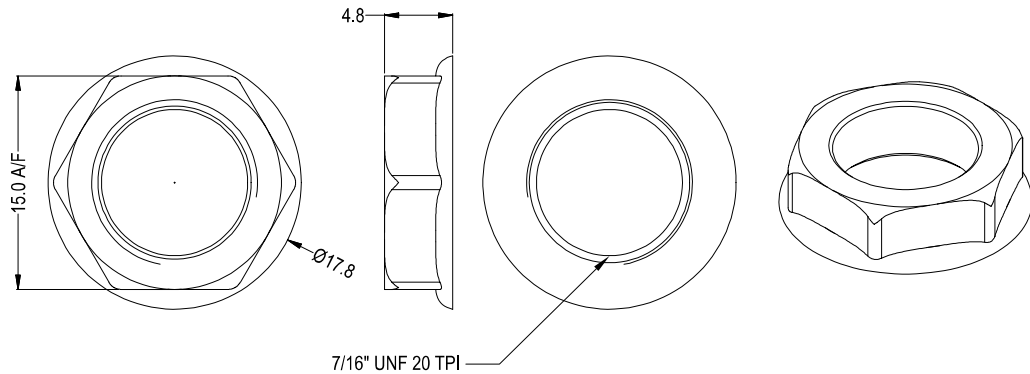

## JACK SOCKET COLOURED NUTS

Nylon coloured nuts for use with our range of S2 6.35mm Jack Sockets.

**CL1408** - BLACK NUT FOR S2 JACK SOCKET

**CL1409** - WHITE NUT FOR S2 JACK SOCKET

**CL1410** - GREY NUT FOR S2 JACK SOCKET