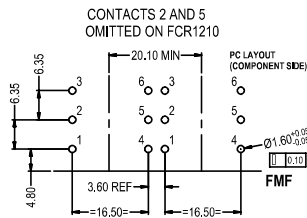

CLIFF

JACK SOCKET S2S

FCR1210 - S2S/BNB/PCC/WN
MONO JACK SOCKET WITH PC LEGS
SUPPLIED WITH BLACK PLASTIC NUT

SWITCH CONTACTS OPEN WHEN
PLUG IS INSERTED, CLOSE WHEN
PLUG IS WITHDRAWN.

SWITCH CONTACTS OPEN WHEN
PLUG IS INSERTED, CLOSE WHEN
PLUG IS WITHDRAWN.

FCR1215 - S2S/BBB/PCC/WN
STEREO JACK SOCKET WITH PC LEGS
SUPPLIED WITH BLACK PLASTIC NUT

FCR1210W - S2S/BNB/PCC/EW/N
MONO JACK SOCKET WITH PC LEGS AND FITTED EARTH WASHER WITH 2 PC LEGS
SUPPLIED WITH BLACK PLASTIC NUT

FCR1210WMN - S2S/BNB/PCC/WM/N/FW
MONO JACK SOCKET WITH PC LEGS AND FITTED EARTH WASHER WITH 1 PC LEG
SUPPLIED WITH FIBRE WASHER AND BLACK PLASTIC NUT