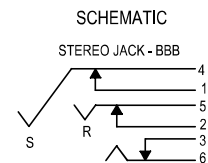

CLIFF

JACK SOCKET S2S

FCR1210 - S2S/BNB/PCC/WN
MONO JACK SOCKET WITH PC LEGS
SUPPLIED WITH BLACK PLASTIC NUT

SWITCH CONTACTS OPEN WHEN
PLUG IS INSERTED, CLOSE WHEN
PLUG IS WITHDRAWN.

SWITCH CONTACTS OPEN WHEN
PLUG IS INSERTED, CLOSE WHEN
PLUG IS WITHDRAWN.

FCR1215 - S2S/BBB/PCC/WN
STEREO JACK SOCKET WITH PC LEGS
SUPPLIED WITH BLACK PLASTIC NUT

FCR1210W - S2S/BNB/PCC/EW/N
MONO JACK SOCKET WITH PC LEGS AND FITTED EARTH WASHER WITH 2 PC LEGS
SUPPLIED WITH BLACK PLASTIC NUT

FCR1210WMN - S2S/BNB/PCC/WM/N/FW
MONO JACK SOCKET WITH PC LEGS AND FITTED EARTH WASHER WITH 1 PC LEG
SUPPLIED WITH FIBRE WASHER AND BLACK PLASTIC NUT