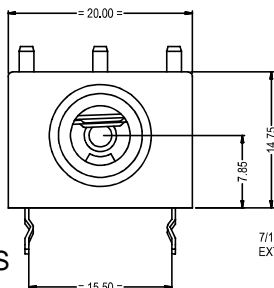

CLIFF

JACK SOCKET S2S

FCR1210 - S2S/BNB/PCC/WN
MONO JACK SOCKET WITH PC LEGS
SUPPLIED WITH BLACK PLASTIC NUT

SWITCH CONTACTS OPEN WHEN
PLUG IS INSERTED, CLOSE WHEN
PLUG IS WITHDRAWN.

SWITCH CONTACTS OPEN WHEN
PLUG IS INSERTED, CLOSE WHEN
PLUG IS WITHDRAWN.

FCR1215 - S2S/BBB/PCC/WN
STEREO JACK SOCKET WITH PC LEGS
SUPPLIED WITH BLACK PLASTIC NUT

FCR1210W - S2S/BNB/PCC/EW/N
MONO JACK SOCKET WITH PC LEGS AND FITTED EARTH WASHER WITH 2 PC LEGS
SUPPLIED WITH BLACK PLASTIC NUT

FCR1210WMN - S2S/BNB/PCC/WM/N/FW
MONO JACK SOCKET WITH PC LEGS AND FITTED EARTH WASHER WITH 1 PC LEG
SUPPLIED WITH FIBRE WASHER AND BLACK PLASTIC NUT