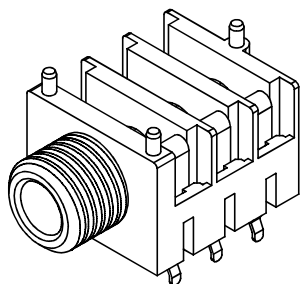

CLIFF

JACK SOCKET S2S

FCR1210 - S2S/BNB/PCC/WN
MONO JACK SOCKET WITH PC LEGS
SUPPLIED WITH BLACK PLASTIC NUT

SWITCH CONTACTS OPEN WHEN
PLUG IS INSERTED, CLOSE WHEN
PLUG IS WITHDRAWN.

SWITCH CONTACTS OPEN WHEN
PLUG IS INSERTED, CLOSE WHEN
PLUG IS WITHDRAWN.

FCR1215 - S2S/BBB/PCC/WN
STEREO JACK SOCKET WITH PC LEGS
SUPPLIED WITH BLACK PLASTIC NUT

FCR1210W - S2S/BNB/PCC/EW/N
MONO JACK SOCKET WITH PC LEGS AND FITTED EARTH WASHER WITH 2 PC LEGS
SUPPLIED WITH BLACK PLASTIC NUT

FCR1210WMN - S2S/BNB/PCC/WM/N/FW
MONO JACK SOCKET WITH PC LEGS AND FITTED EARTH WASHER WITH 1 PC LEG
SUPPLIED WITH FIBRE WASHER AND BLACK PLASTIC NUT