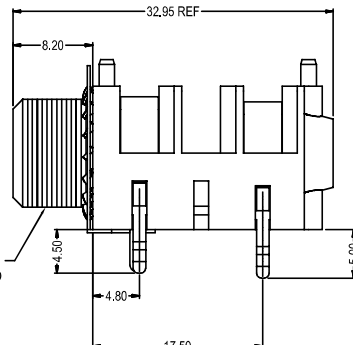

CLIFF

JACK SOCKET S2S

FCR1210 - S2S/BNB/PCC/WN
MONO JACK SOCKET WITH PC LEGS
SUPPLIED WITH BLACK PLASTIC NUT

SWITCH CONTACTS OPEN WHEN
PLUG IS INSERTED, CLOSE WHEN
PLUG IS WITHDRAWN.

SWITCH CONTACTS OPEN WHEN
PLUG IS INSERTED, CLOSE WHEN
PLUG IS WITHDRAWN.

FCR1215 - S2S/BBB/PCC/WN
STEREO JACK SOCKET WITH PC LEGS
SUPPLIED WITH BLACK PLASTIC NUT

FCR1210W - S2S/BNB/PCC/EW/N
MONO JACK SOCKET WITH PC LEGS AND FITTED EARTH WASHER WITH 2 PC LEGS
SUPPLIED WITH BLACK PLASTIC NUT

FCR1210WMN - S2S/BNB/PCC/WM/N/FW
MONO JACK SOCKET WITH PC LEGS AND FITTED EARTH WASHER WITH 1 PC LEG
SUPPLIED WITH FIBRE WASHER AND BLACK PLASTIC NUT