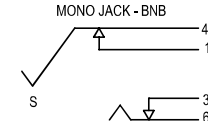

CLIFF

JACK SOCKET S2S

FCR1210 - S2S/BNB/PCC/WN
MONO JACK SOCKET WITH PC LEGS
SUPPLIED WITH BLACK PLASTIC NUT

SWITCH CONTACTS OPEN WHEN
PLUG IS INSERTED, CLOSE WHEN
PLUG IS WITHDRAWN.

SWITCH CONTACTS OPEN WHEN
PLUG IS INSERTED, CLOSE WHEN
PLUG IS WITHDRAWN.

FCR1215 - S2S/BBB/PCC/WN
STEREO JACK SOCKET WITH PC LEGS
SUPPLIED WITH BLACK PLASTIC NUT

FCR1210W - S2S/BNB/PCC/EW/N
MONO JACK SOCKET WITH PC LEGS AND FITTED EARTH WASHER WITH 2 PC LEGS
SUPPLIED WITH BLACK PLASTIC NUT

FCR1210WMN - S2S/BNB/PCC/WM/N/FW
MONO JACK SOCKET WITH PC LEGS AND FITTED EARTH WASHER WITH 1 PC LEG
SUPPLIED WITH FIBRE WASHER AND BLACK PLASTIC NUT