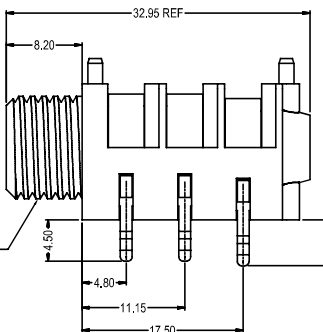

CLIFF

JACK SOCKET S2S

FCR1210 - S2S/BNB/PCC/WN
MONO JACK SOCKET WITH PC LEGS
SUPPLIED WITH BLACK PLASTIC NUT

SWITCH CONTACTS OPEN WHEN
PLUG IS INSERTED, CLOSE WHEN
PLUG IS WITHDRAWN.

SWITCH CONTACTS OPEN WHEN
PLUG IS INSERTED, CLOSE WHEN
PLUG IS WITHDRAWN.

FCR1215 - S2S/BBB/PCC/WN
STEREO JACK SOCKET WITH PC LEGS
SUPPLIED WITH BLACK PLASTIC NUT

FCR1210W - S2S/BNB/PCC/EW/N
MONO JACK SOCKET WITH PC LEGS AND FITTED EARTH WASHER WITH 2 PC LEGS
SUPPLIED WITH BLACK PLASTIC NUT

FCR1210WMN - S2S/BNB/PCC/WM/N/FW
MONO JACK SOCKET WITH PC LEGS AND FITTED EARTH WASHER WITH 1 PC LEG
SUPPLIED WITH FIBRE WASHER AND BLACK PLASTIC NUT