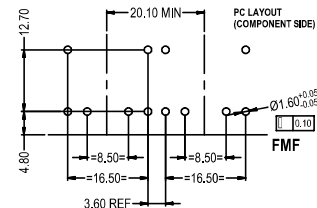

CLIFF

JACK SOCKET S2S

FCR1210 - S2S/BNB/PCC/WN
MONO JACK SOCKET WITH PC LEGS
SUPPLIED WITH BLACK PLASTIC NUT

SWITCH CONTACTS OPEN WHEN
PLUG IS INSERTED, CLOSE WHEN
PLUG IS WITHDRAWN.

SWITCH CONTACTS OPEN WHEN
PLUG IS INSERTED, CLOSE WHEN
PLUG IS WITHDRAWN.

FCR1215 - S2S/BBB/PCC/WN
STEREO JACK SOCKET WITH PC LEGS
SUPPLIED WITH BLACK PLASTIC NUT

FCR1210W - S2S/BNB/PCC/EW/N
MONO JACK SOCKET WITH PC LEGS AND FITTED EARTH WASHER WITH 2 PC LEGS
SUPPLIED WITH BLACK PLASTIC NUT

FCR1210WMN - S2S/BNB/PCC/WM/N/FW
MONO JACK SOCKET WITH PC LEGS AND FITTED EARTH WASHER WITH 1 PC LEG
SUPPLIED WITH FIBRE WASHER AND BLACK PLASTIC NUT