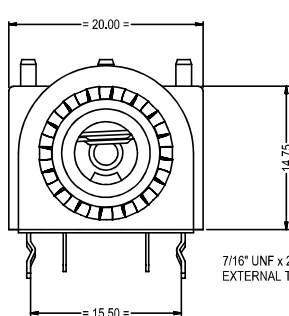

CLIFF

JACK SOCKET S2S

FCR1210 - S2S/BNB/PCC/WN
MONO JACK SOCKET WITH PC LEGS
SUPPLIED WITH BLACK PLASTIC NUT

SWITCH CONTACTS OPEN WHEN
PLUG IS INSERTED, CLOSE WHEN
PLUG IS WITHDRAWN.

SWITCH CONTACTS OPEN WHEN
PLUG IS INSERTED, CLOSE WHEN
PLUG IS WITHDRAWN.

FCR1215 - S2S/BBB/PCC/WN
STEREO JACK SOCKET WITH PC LEGS
SUPPLIED WITH BLACK PLASTIC NUT

FCR1210W - S2S/BNB/PCC/EW/N
MONO JACK SOCKET WITH PC LEGS AND FITTED EARTH WASHER WITH 2 PC LEGS
SUPPLIED WITH BLACK PLASTIC NUT

FCR1210WMN - S2S/BNB/PCC/WM/N/FW
MONO JACK SOCKET WITH PC LEGS AND FITTED EARTH WASHER WITH 1 PC LEG
SUPPLIED WITH FIBRE WASHER AND BLACK PLASTIC NUT