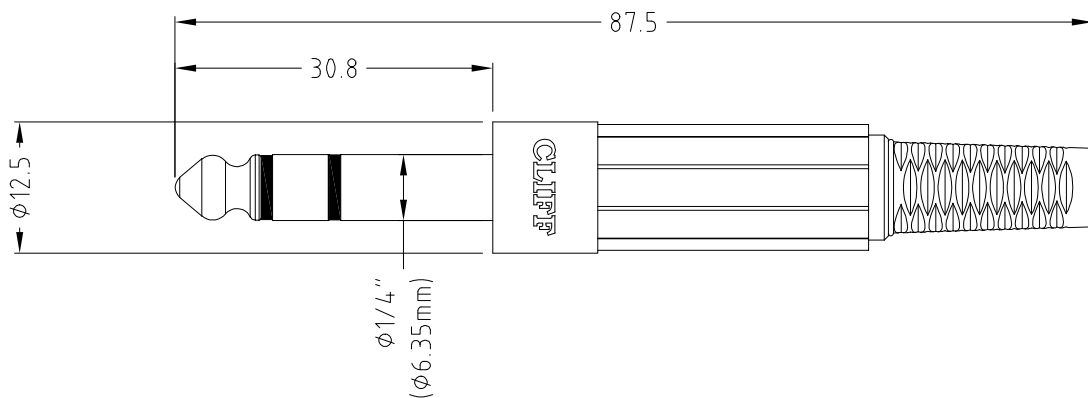

CLIFF

STEREO JACK PLUG

FM1026 - 1/4" unscreened stereo Jack Plug. Plastic body with cable strain relief.
Maximum cable diameter $\text{\O}6.0\text{mm}$