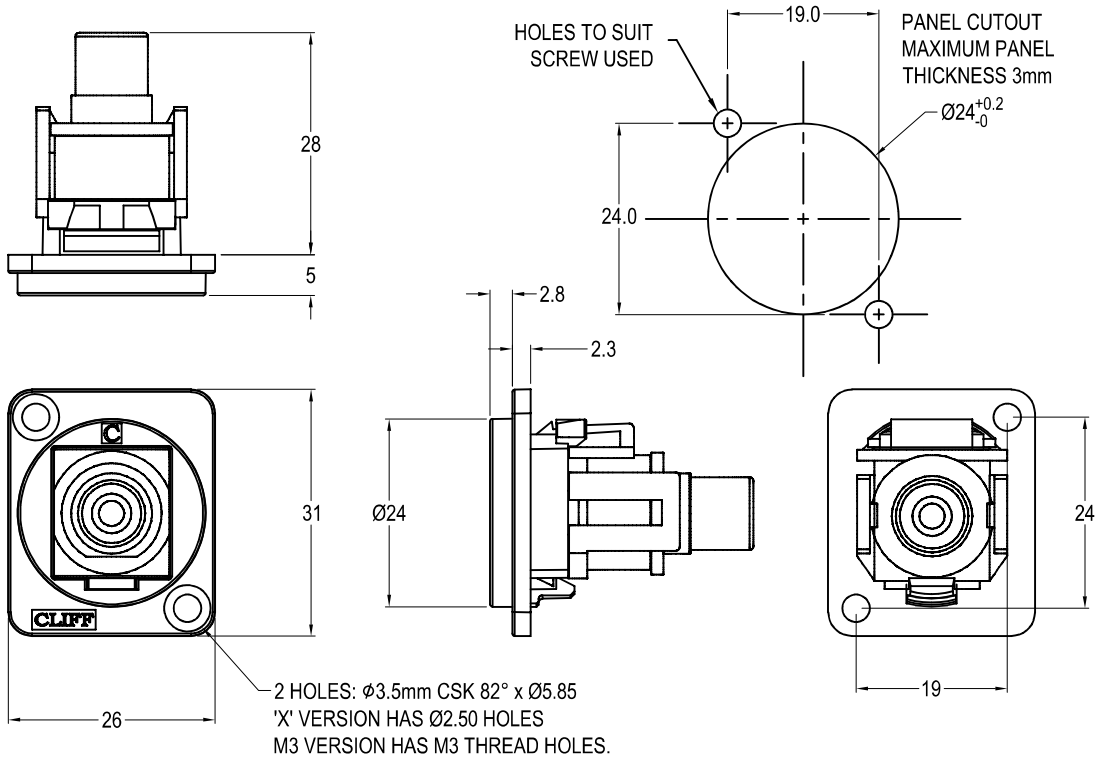

CLIFF

RCA PHONO FEEDTHROUGH CONNECTOR

Feedthrough Features

- Fits standard XLR Ø24mm cutout.
- No soldering or punch termination. Use standard cable for each connector style.
- Front or rear mounted.
- Low rear profile

General:

Please note: Functionality is affected by cable quality, length and cable wiring configuration.

Material:

1. Contacts: gold plating over nickel
2. Plastic Frame: Polyamide UL94 V-2
3. Metal Frame: Diecast, Black or Nickel plated

Other models available:

Part No.

CP30230	Red RCA Phono Black plastic frame, CSK holes
CP30230M	Red RCA Phono Nickel plated metal frame, CSK holes
CP30230M3	Red RCA Phono Nickel plated metal frame, M3 holes
CP30230MB	Red RCA Phono Black metal frame, CSK holes
CP30230M3B	Red RCA Phono Black metal frame, M3 holes
CP30230X	Red RCA Phono Black plastic frame, PLAIN holes